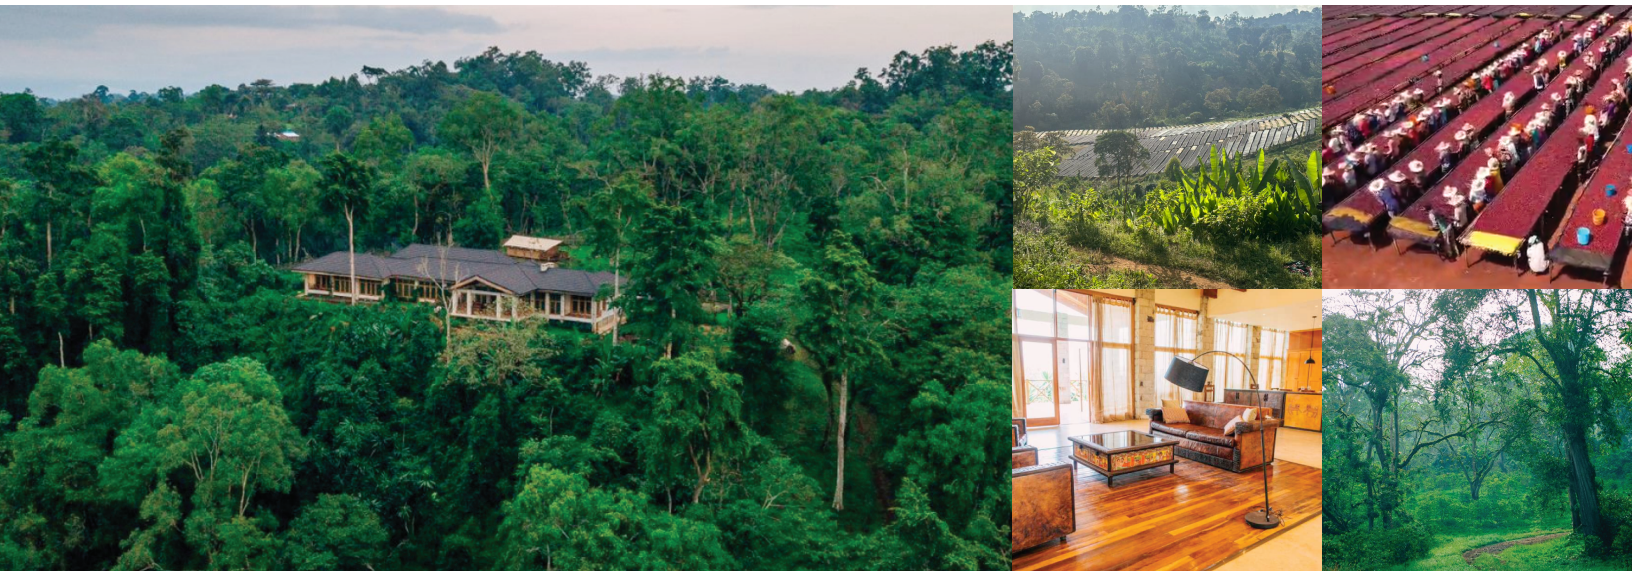

# Land of the origin of coffee

Witness the journey from bean to cup!

## Visit the sacred land of the origin of coffee with Tega & Tula Coffee Estate in Kaffa and unravel the sacred practice behind your coffee bean and brew

Are you a coffee enthusiast who enjoys hearing the coffee story and the indigeneity of its production right from the farmer's mouth? Then look no further! We are delighted to announce that we will sponsor your memorable travel to visit our Organic and RA certified farms, located in the Kaffa region and surrounded by UNESCO protected forests, where the magic of coffee and caffeine was first discovered. Join us at the AFCA Coffee Booth and register for an unforgettable Coffee Origin Tour this February during the AFCA 2024 week.